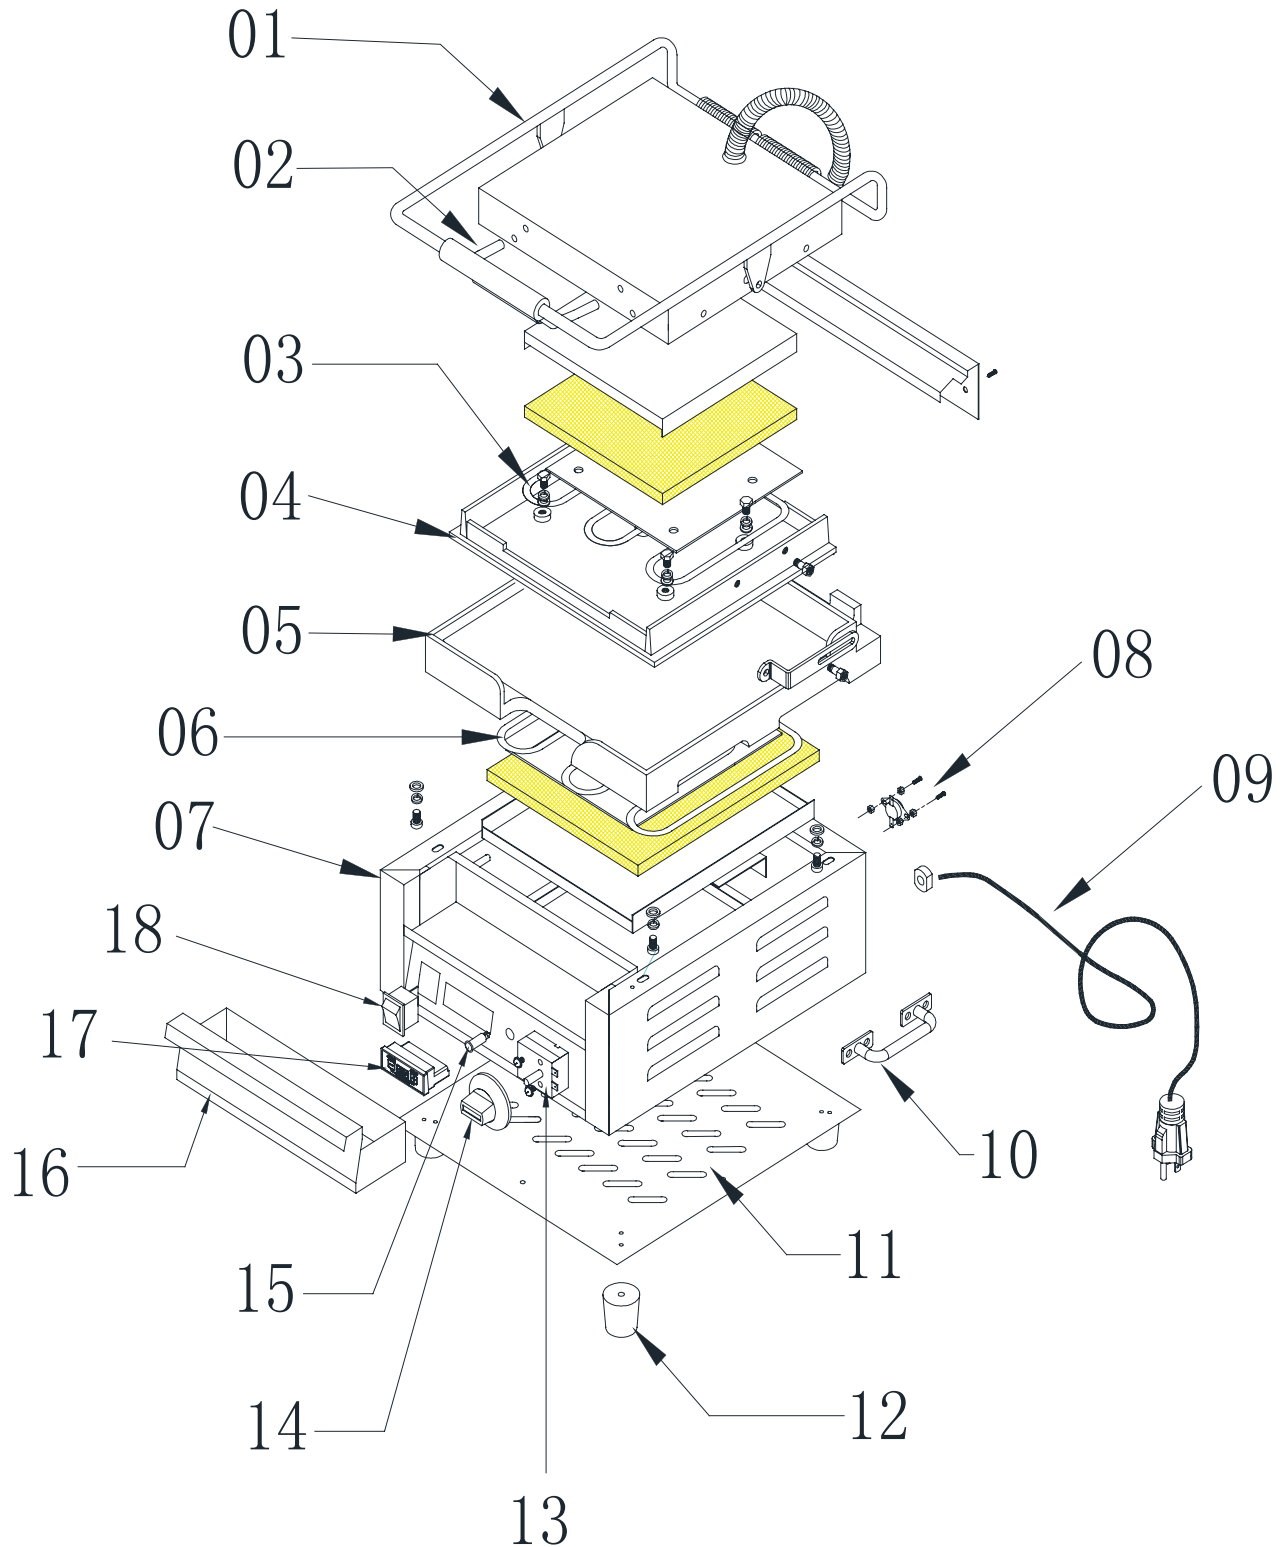

Parts Breakdown

Model PG-CN-0515-FT 42909

Parts Breakdown

Model PG-CN-0515-FT 42909

Item No.	Description	Position	Item No.	Description	Position	Item No.	Description	Position
64417	Big Handle for 42909	1	64407	Thermo Cut Out for 42909	8	64413	Indicator Light for 42909	15
64418	Small Handle for 42909	2	64408	Plug and Lead for 42909	9	64423	Oil Tray for 42909	16
64419	Top Element for 42909	3	64409	Side Handles for 42909	10	64414	Timer for 42909	17
73057	Top Cast Iron for 42909	4	64422	Bottom Plate for 42909	11	64415	On/Off Switch for 42909	18
73058	Bottom Cast Iron for 42909	5	64410	Rubber Foot for 42909	12	64416	Wire (per Meter) for 42909	
64420	Bottom Element for 42909	6	64411	Thermostat for 42909	13			
64421	Body for 42909	7	64412	Dial for 42909	14			